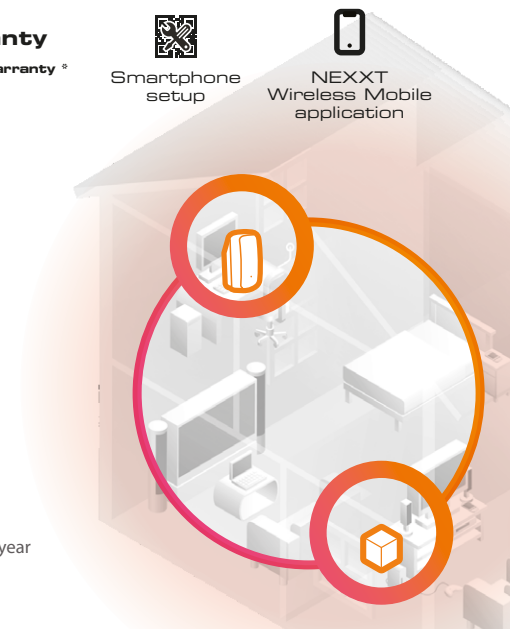

**4K**  
Ultra-High  
Definition  
Streaming

**NEXXT**  
Cloud

**True Mesh**  
technology

**One network**  
name and  
password

**Smartphone**  
setup

**NEXXT**  
Wireless Mobile  
application

\*2-year standard warranty plus a 3-year extension with online registration